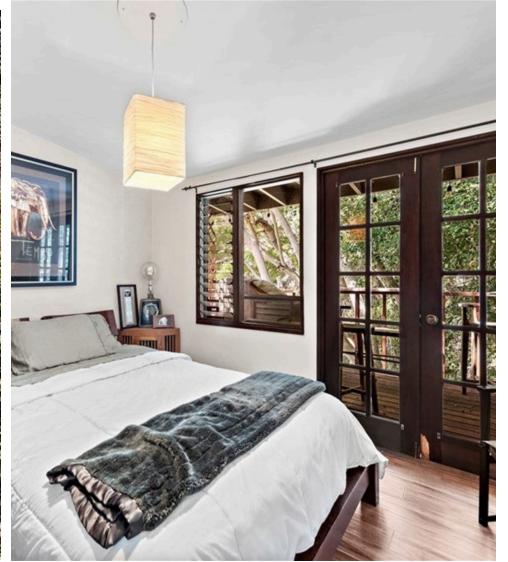

For Sale In Laguna Beach

2 Beds

3 Baths

1,737 Sqft

0 Acre

2 Garages

655 Griffith Way

\$1,525,000